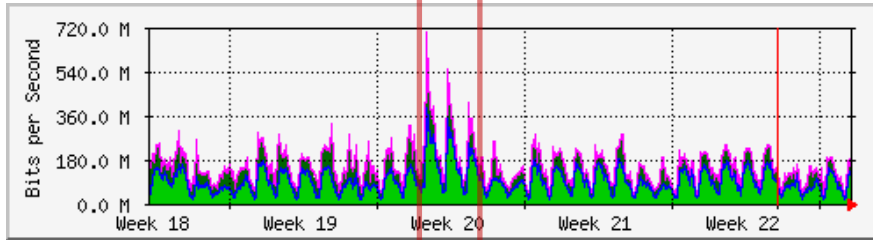

Traffic Graphs

Windows Update
May 15, 2013

IX Switch - Total