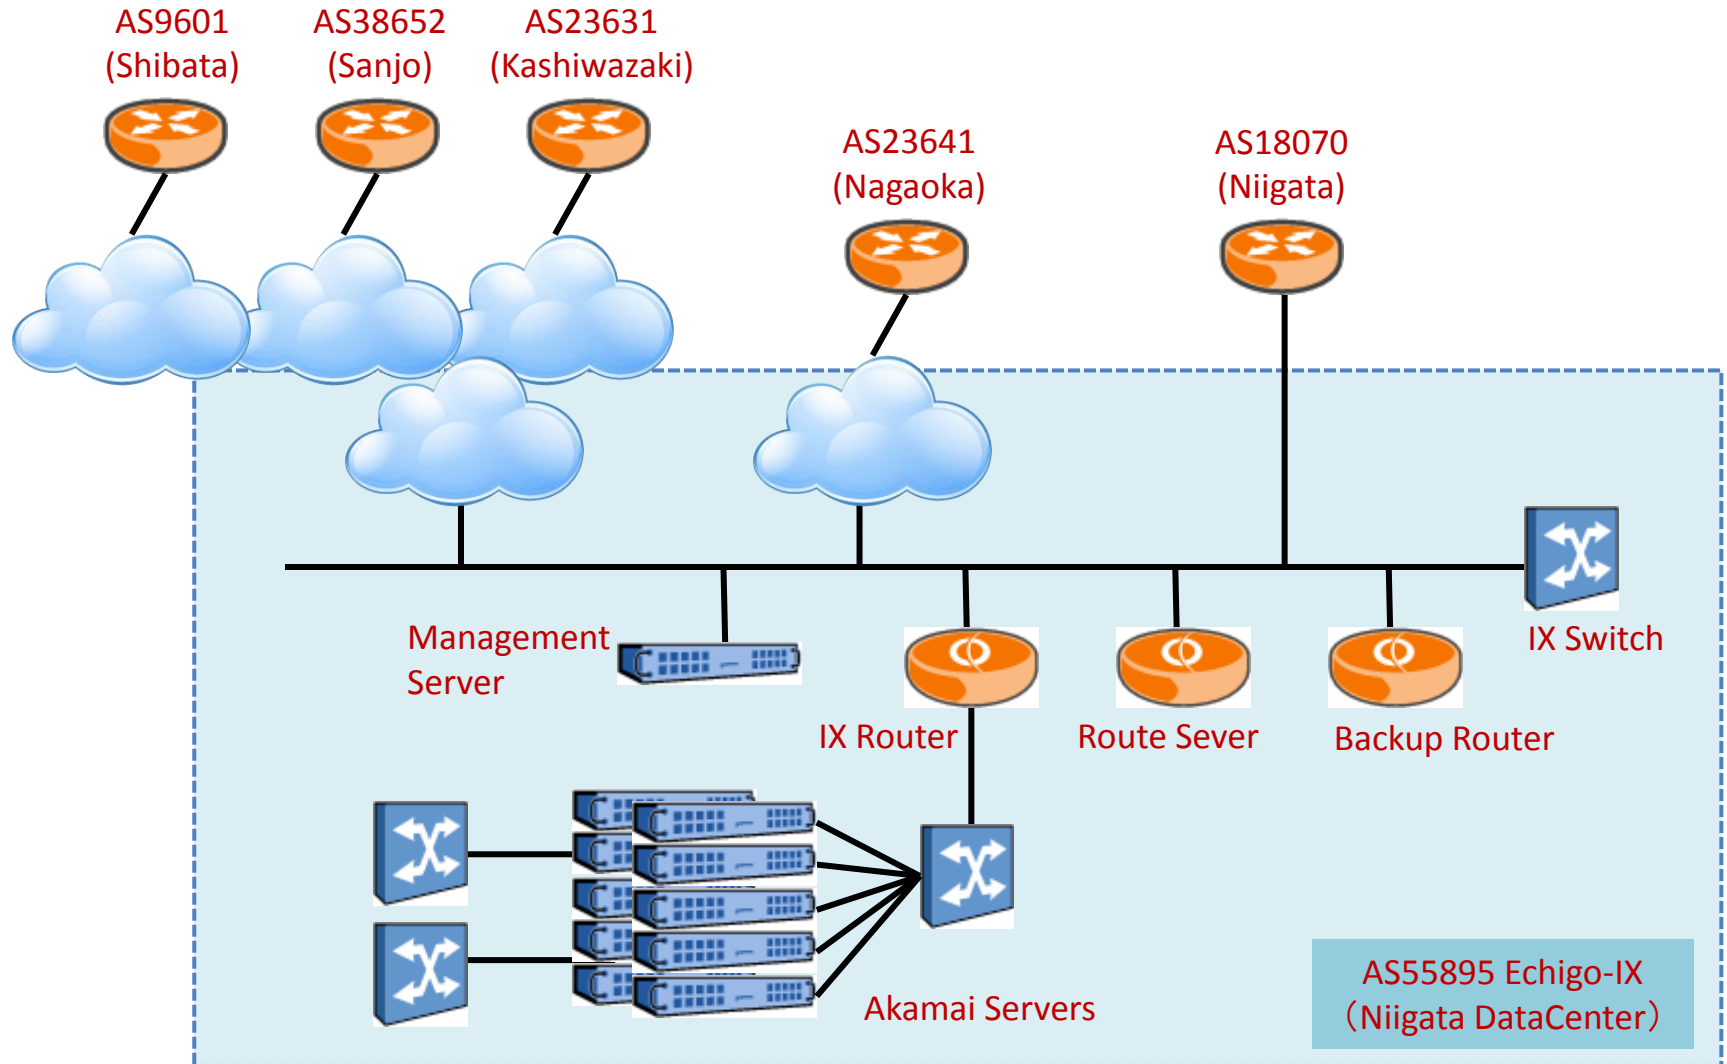

Introduction of ENOG and Echigo-IX

June 12, 2013

Echigo Network Operators' Group

About ENOG

- Echigo Network Operators' Group
 - Regional NOG in Niigata Prefecture Area
 - Echigo is the old name of Niigata
 - Established in January 2010
 - A trigger is the JANOG25 Meeting held at Niigata City
 - Held a Meeting Every Other Month
 - Anyone can join in, Anyone is welcomed

Echigo-IX

- Regional IX in Niigata Prefecture Area
 - Operated by ENOG committee
 - Part of the ENOG activities
 - Launched in September 2011
 - Decided to build the IX in ENOG9 Meeting of June 2011
 - Aimed to Contribute Local Revitalization
 - Activate Local Community, Activate Local Business

Features of Echigo-IX

- Route Server Service
 - Using Vyatta Software Router
- Ethernet WAN Connection
 - Having potential for distributed IX
 - IX Switch is installed only in Niigata City now
- Shared Use of CDN Cache Server
 - Akamai Accelerated Networks Program

© Japan Vyatta Users Group
<http://www.vyatta-users.jp/>

Echigo-IX Network

IX Facilities and Operation

- Potluck Party Method !
 - AS9601 IPv4/IPv6, WAN
 - AS18070 Datacenter, Switch, WAN
 - AS38652 Router
 - AS23641 ASN
 - AS23631 Sever
 - Everyone BGP Transit, Operation
- There is no budget for this project
 - No income, No expenses