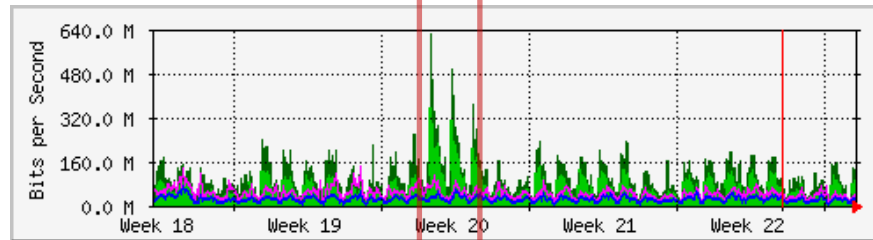

© Japan Vyatta Users Group
<http://www.vyatta-users.jp/>

Echigo-IX Network

IX Facilities and Operation

- Potluck Party Method !
 - AS9601 IPv4/IPv6, WAN
 - AS18070 Datacenter, Switch, WAN
 - AS38652 Router
 - AS23641 ASN
 - AS23631 Sever
 - Everyone BGP Transit, Operation
- There is no budget for this project
 - No income, No expenses

Traffic Graphs

Windows Update
May 15, 2013

IX Switch - Total

IX Router - Interface for Akamai Servers

IX Router - Traffic Flow of Each AS, In/Out

In The Future?

- Increase the member
 - Cable Operators, Universities, xSPs...
- Install Another CDN Cache
 - Google Global Cache or anything like that
- Do More Interesting Activities
 - Experimental Projects
 - Alliance with Other Regions