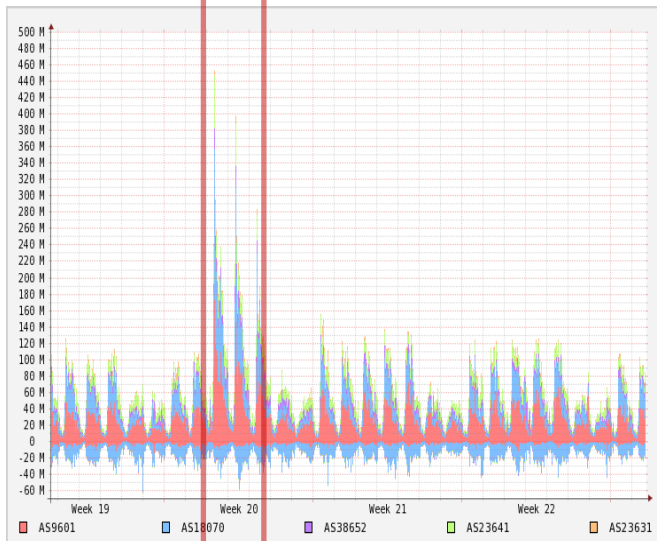

Traffic Graphs

Windows Update
May 15, 2013

IX Switch - Total

IX Router - Interface for Akamai Servers

IX Router - Traffic Flow of Each AS, In/Out

In The Future?

- Increase the member
 - Cable Operators, Universities, xSPs...
- Install Another CDN Cache
 - Google Global Cache or anything like that
- Do More Interesting Activities
 - Experimental Projects
 - Alliance with Other Regions